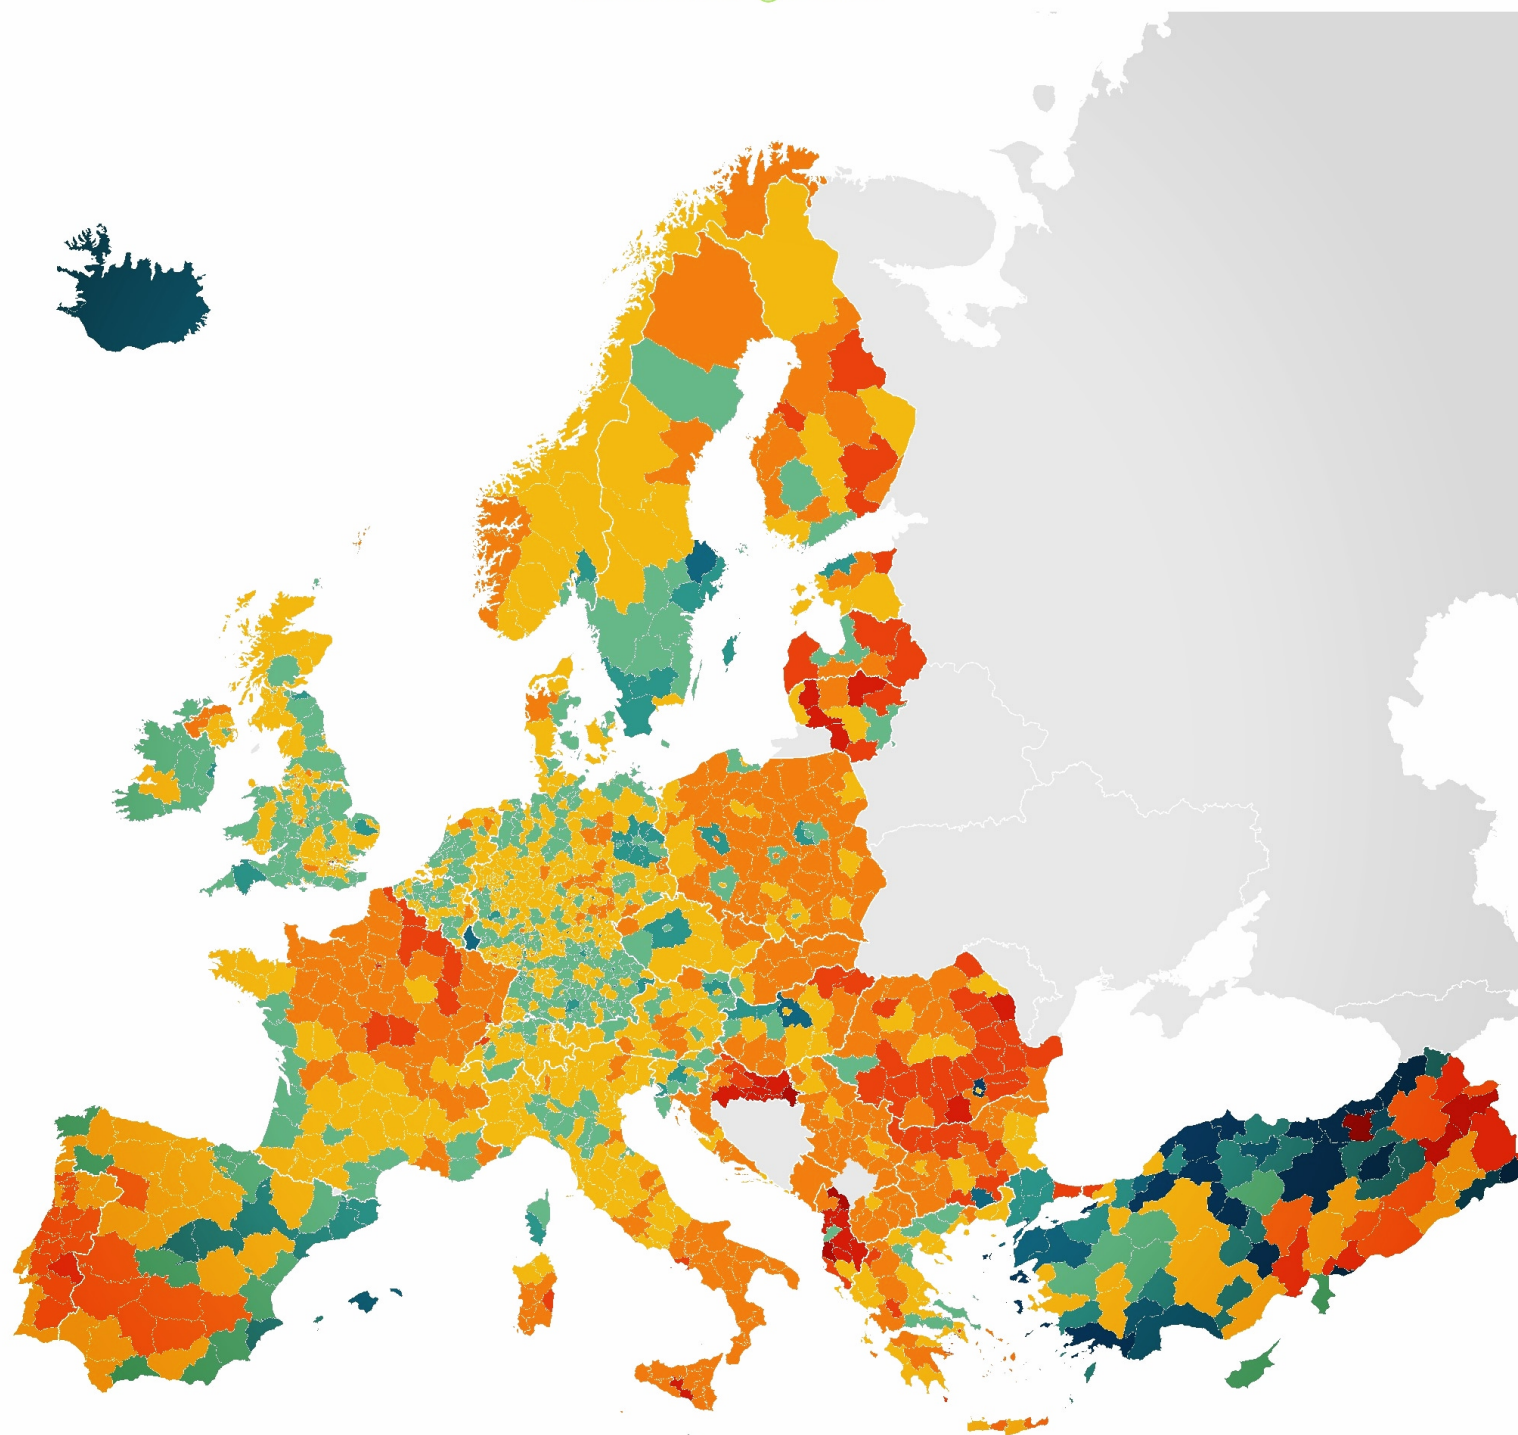

Crude rate of net migration incl. statistical adjustment (2018)* at NUTS-3 level

Change per 1000 inhabitants

©2020 Milos Popovic <https://milosp.info>

Source: Eurostat

<https://appsso.eurostat.ec.europa.eu/nui/submitViewTableAction.do>

*The crude rate of net migration is the difference between the crude rate of population change and the crude rate of natural change.